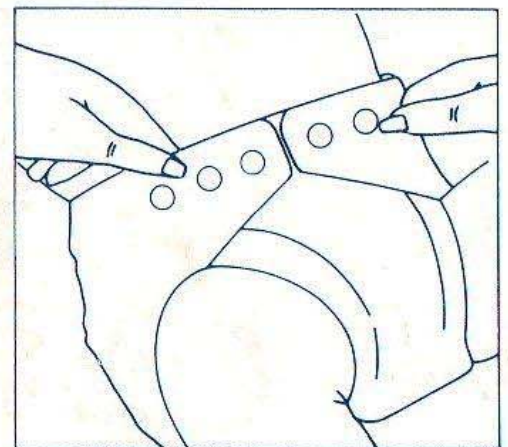

BABY'S FITTED NAPPY

1.

INNER LAYER

Brushed cotton protects baby's sensitive skin.

2.

CENTRE

Soft absorbent pad with cotton shield, draws moisture to outer layer.

3.

OUTER LAYER

Plush terry towelling for absorption.

ADJUSTABLE STUDS FITS 000 - 2

Care instructions for longer life of fitted nappy.

- RINSE:** Soiled nappies
- SANITISE:** In prepared nappy solution
- WASH:** In machine, rinse well, spin dry
Tumble dry below 140°C or on the clothes line
No chlorine bleach
No fabric softener
- HINT:** Tumble drying helps keep towel soft and fluffy