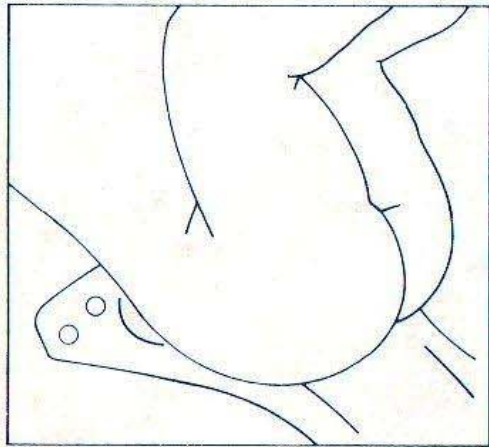

BABY'S FITTED NAPPY

1.

INNER LAYER

Brushed cotton protects baby's sensitive skin.

2.

CENTRE

Soft absorbent pad with cotton shield, draws moisture to outer layer.

3.

OUTER LAYER

Plush terry towelling for absorption.

ADJUSTABLE STUDS FITS 000 - 2

Care instructions for longer life of fitted nappy.

- RINSE:** Soiled nappies
- SANITISE:** In prepared nappy solution
- WASH:** In machine, rinse well, spin dry
Tumble dry below 140°C or on the clothes line
No chlorine bleach
No fabric softener
- HINT:** Tumble drying helps keep towel soft and fluffy