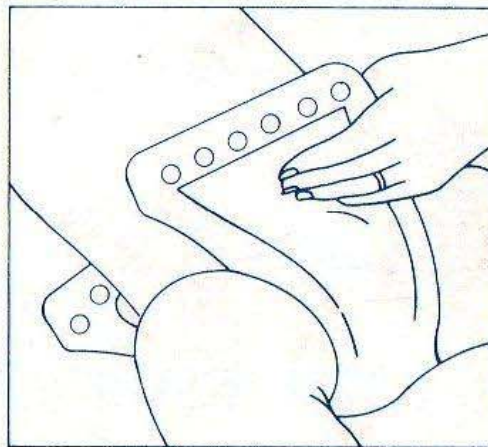

BABY'S FITTED NAPPY

1.

INNER LAYER

Brushed cotton protects baby's sensitive skin.

2.

CENTRE

Soft absorbent pad with cotton shield, draws moisture to outer layer.

3.

OUTER LAYER

Plush terry towelling for absorption.

ADJUSTABLE STUDS FITS 000 - 2

Care instructions for longer life of fitted nappy.

- RINSE:** Soiled nappies
- SANITISE:** In prepared nappy solution
- WASH:** In machine, rinse well, spin dry
Tumble dry below 140°C or on the clothes line
No chlorine bleach
No fabric softener
- HINT:** Tumble drying helps keep towel soft and fluffy